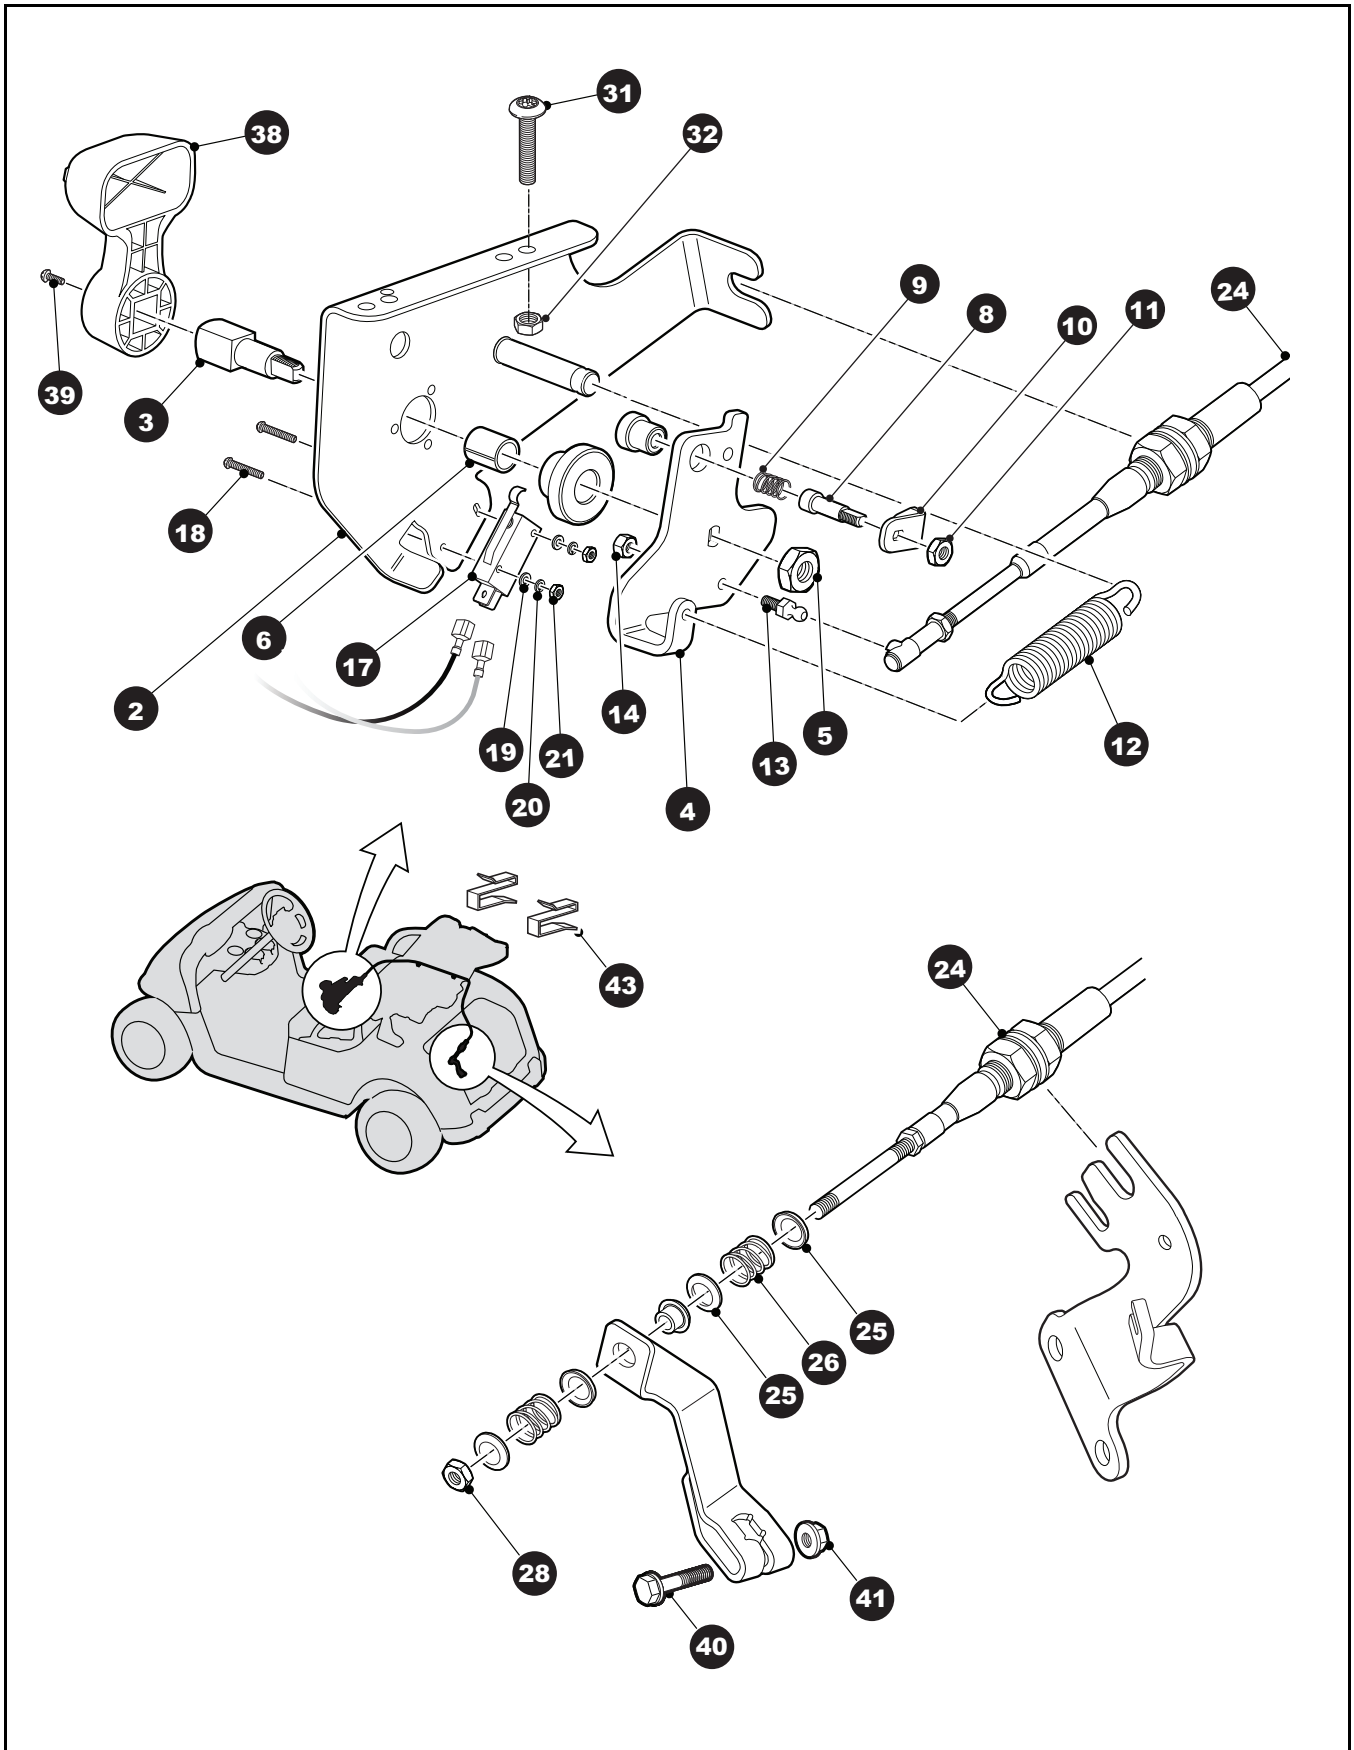

# DIRECTION SELECTOR

# DIRECTION SELECTOR

Where applicable, THE USE OF NON UL PARTS WILL VOID ANY UL LISTING.

When ordering parts, please specify the model and serial number of the product.

\* Indicates a component that is not available as an individual part.

G\*\* Indicates consult Customer Service Department for additional information.

ITEM	PART NO.	1 2 3 4 5	DESCRIPTION	QTY.
1	608161		DIRECTION SELECTOR ASSEMBLY (INCLUDES ITEMS 2 - 28) .....	1
2	603627		DIRECTION SELECTOR BRACKET WITH BUSHING .....	1
3	608150		DIRECTION SELECTOR SHAFT .....	1
4	603700		DIRECTION SELECTOR CAM .....	1
5	14390-G1		LOCK NUT, 3/8 - 24 .....	1
6	25664-G2		BUSHING.....	1
7				
8	72724-G01		NEUTRAL LOCK PIN .....	1
9	72733-G01		COMPRESSION SPRING, 3/8" X 5/8" LG .....	1
10	72729-G01		NEUTRAL LOCK BRACKET .....	1
11	00734-G2		LOCK NUT, 1/4 - 28 .....	1
12	28574-G01		EXTENSION SPRING .....	1
13	72732-G01		BALL STUD, 1/4" .....	1
14	00734-G5		LOCK NUT, #10 - 32 .....	1
15				
16				
17	72736-G01		MICRO SWITCH.....	1
18	01062-G01		SCREW, #4 - 40 X 1" LG .....	2
19	00559-G1		WASHER, #4 .....	2
20	00565-G1		LOCK WASHER, #4 .....	2
21	00526-G2		NUT, #4 - 40.....	2
22				
23				
24	603615		PUSH / PULL SHIFTER CABLE.....	1
25	25727-G01		CUP WASHER, 1/4" .....	4
26	72735-G01		COMPRESSION SPRING, 19/32" X 1" LG.....	2
27			SHIFTER BRACKET WITH BUSHING.....	1
28	00734-G5		LOCK NUT, #10 - 32 .....	1
29				
30				

G\*\* Indicates consult Customer Service Department for additional information.

ITEM	PART NO.	1 2 3 4 5	DESCRIPTION	QTY.
31	601326		BOLT, M6 - 1.00 X 20 .....	2
32	450452		NUT, M6 - 1.00 .....	2
33				
34				
35	26830-G01		LOCK NUT, M8 X 1.25 MM .....	1
36				
37				
38	71205-G01		DIRECTION SELECTOR HANDLE.....	1
39	00740-G4		SCREW, #10 - 32 X 1/2" LG (STAINLESS STEEL) .....	1
40	606421		BOLT, M6 - 1.00 X 30 .....	1
41	450452		NUT, M6 - 1.00 .....	1
42				
43	01072-G01		CABLE CLIP.....	2