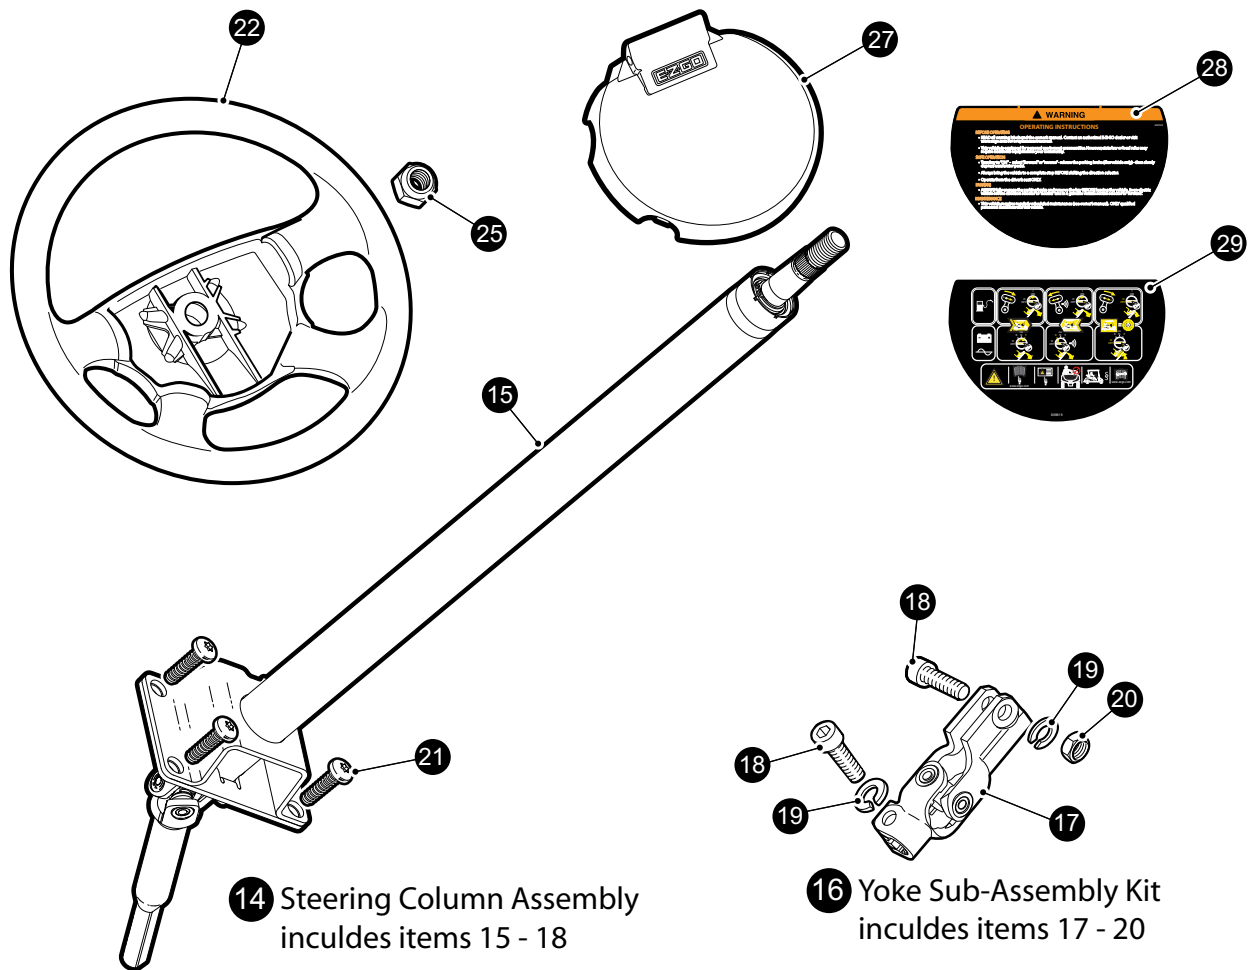

FRONT SUSPENSION

FRONT SUSPENSION

When ordering parts, please specify the model and serial number of the product.

* Indicates a component that is not available as an individual part.

*** Indicates consult Customer Service Department for additional information.

ITEM	PART NO.	1 2 3 4 5	DESCRIPTION	QTY.
1	601500		STEERING RACK ASSEMBLY (includes items 2 - 4)	1
2	603865		STEERING ROD	2
3	604614		ROD END	2
4	604615		RACK COVER BELLOWS KIT (includes items 5 - 7)	2
5	608112		BELLOWS.....	1
6	608108		BELLOWS CLAMP (small end).....	1
7	608109		BELLOWS CLIP (large end)	1
8				
9	602020		TORX SOCKET HEAD CAP SCREW, M10 - 1.5 X 80.....	3
10	608005		CASTLE HEX NUT, M12 - 1.25	2
11	10387-G2		COTTER PIN.....	2
12				
13				
14	600333		STEERING COLUMN ASSEMBLY (includes items 15 - 18).....	1
15	608117		STEERING COLUMN SUB ASSEMBLY	1
16	604613		YOKE SUB ASSEMBLY KIT (includes items 17 & 18).....	1
17	608114		STEERING YOKE	1
18	608653		SOCKET HEAD BOLT, M10 - 1.5 X 35	2
19	608654		LOCK WASHER, M10.5.....	2
20	608655		HEX NUT, M10 - 1.5.....	1
21	602572		PAN HEAD TORX SCREW, TAPTITE M10 - 1.5 X 25.....	4
22	602980		STEERING WHEEL	1
23				
24				
25	601709		LOCK NUT, M16 - 2	1
26				
27	607925		SCORECARD HOLDER ASSEMBLY	1
28	608529		STEERING WHEEL WARNING LABEL	1
29	608819		STEERING WHEEL WARNING LABEL, CE	1