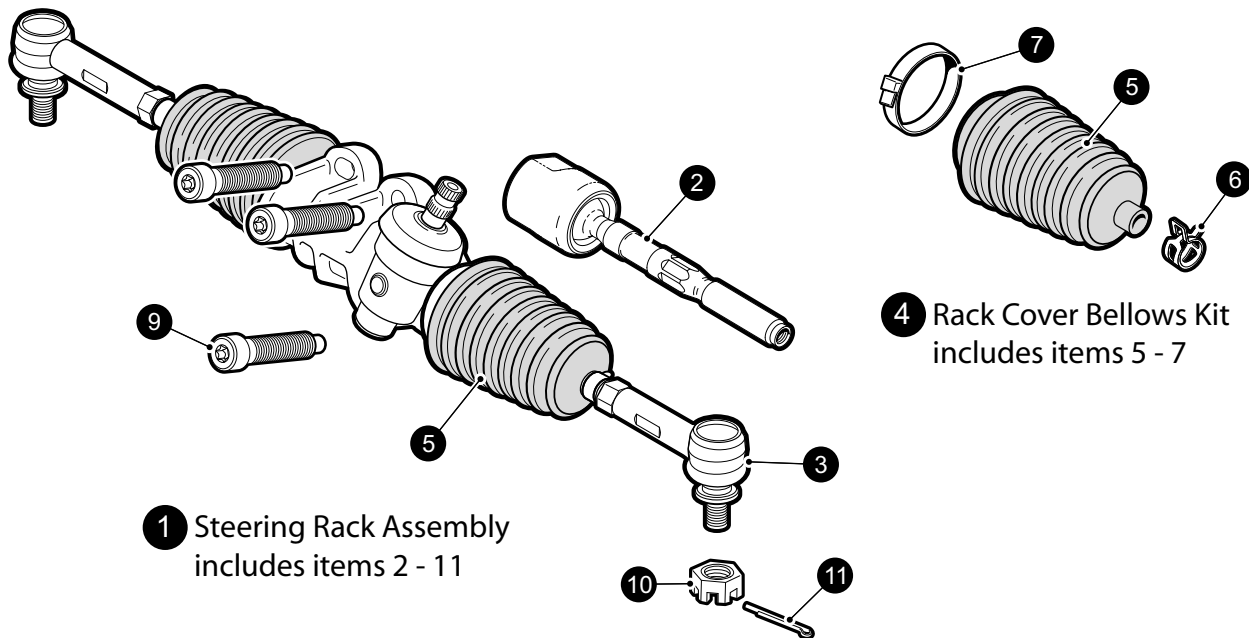

FRONT SUSPENSION

FRONT SUSPENSION

When ordering parts, please specify the model and serial number of the product.

* Indicates a component that is not available as an individual part.

*** Indicates consult Customer Service Department for additional information.

ITEM	PART NO.	1 2 3 4 5	DESCRIPTION	QTY.
1	601500		STEERING RACK ASSEMBLY (includes items 2 - 4)	1
2	603865		STEERING ROD	2
3	604614		ROD END	2
4	604615		RACK COVER BELLOWS KIT (includes items 5 - 7)	2
5	608112		BELLOWS.....	1
6	608108		BELLOWS CLAMP (small end).....	1
7	608109		BELLOWS CLIP (large end)	1
8				
9	602020		TORX SOCKET HEAD CAP SCREW, M10 - 1.5 X 80.....	3
10	608005		CASTLE HEX NUT, M12 - 1.25	2
11	10387-G2		COTTER PIN.....	2
12				
13				
14	600333		STEERING COLUMN ASSEMBLY (includes items 15 - 18).....	1
15	608117		STEERING COLUMN SUB ASSEMBLY	1
16	604613		YOKE SUB ASSEMBLY KIT (includes items 17 & 18).....	1
17	608114		STEERING YOKE	1
18	608653		SOCKET HEAD BOLT, M10 - 1.5 X 35	2
19	608654		LOCK WASHER, M10.5.....	2
20	608655		HEX NUT, M10 - 1.5.....	1
21	602572		PAN HEAD TORX SCREW, TAPTITE M10 - 1.5 X 25.....	4
22	602980		STEERING WHEEL	1
23				
24				
25	601709		LOCK NUT, M16 - 2	1
26				
27	607925		SCORECARD HOLDER ASSEMBLY	1
28	608529		STEERING WHEEL WARNING LABEL	1
29	608819		STEERING WHEEL WARNING LABEL, CE	1