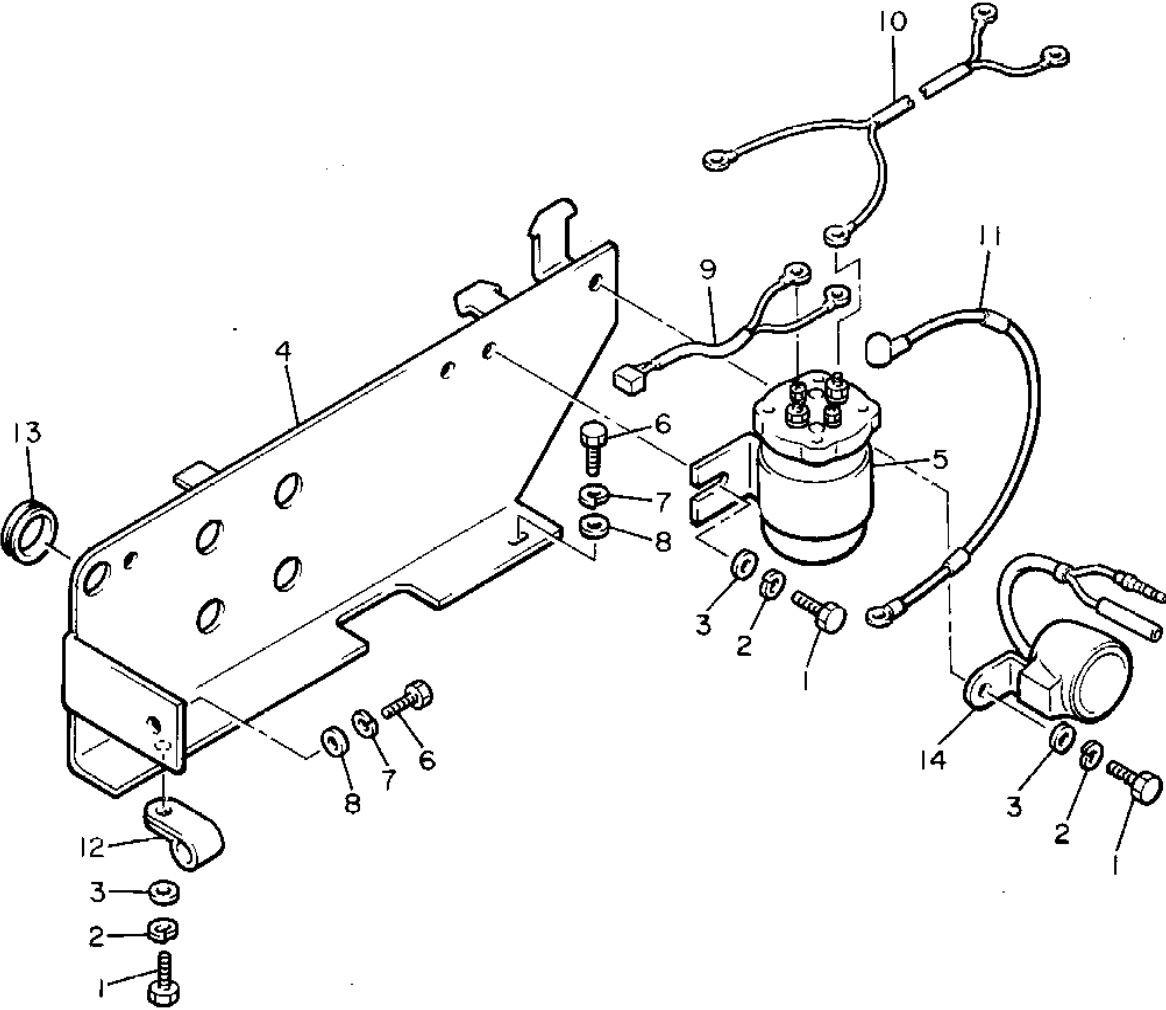

# CONTROLLER 2

Ref. No.	Part Number	Description	Qty	Remarks
1	97011-06016-00	BOLT	1	
2	92995-06100-00	WASHER, SPRING	3	
3	92990-06600-00	WASHER, PLATE	3	
4	JH7-H6141-01-00	PLATE, CONTROLLER	1	YPAD
5	JF3-H1950-00-00	RELAY ASSEMBLY	1	YPAD
6	97011-08016-00	BOLT	2	
7	92902-08100-00	WASHER, SPRING	2	
8	92990-08600-00	WASHER, PLATE	2	
9	JF2-82105-00-00	WIRE HARNESS	1	
10	J41-82542-00-00	WIRE, LEAD	1	
11	JH7-H2115-00-00	WIRE, PLUS LEAD	1	YPAD
12	90465-08M08-00	CLAMP	2	
13	90480-21425-00	GROMMET	1	
14	JF3-83383-02-00	BUZZER	1	

JH7100-3190