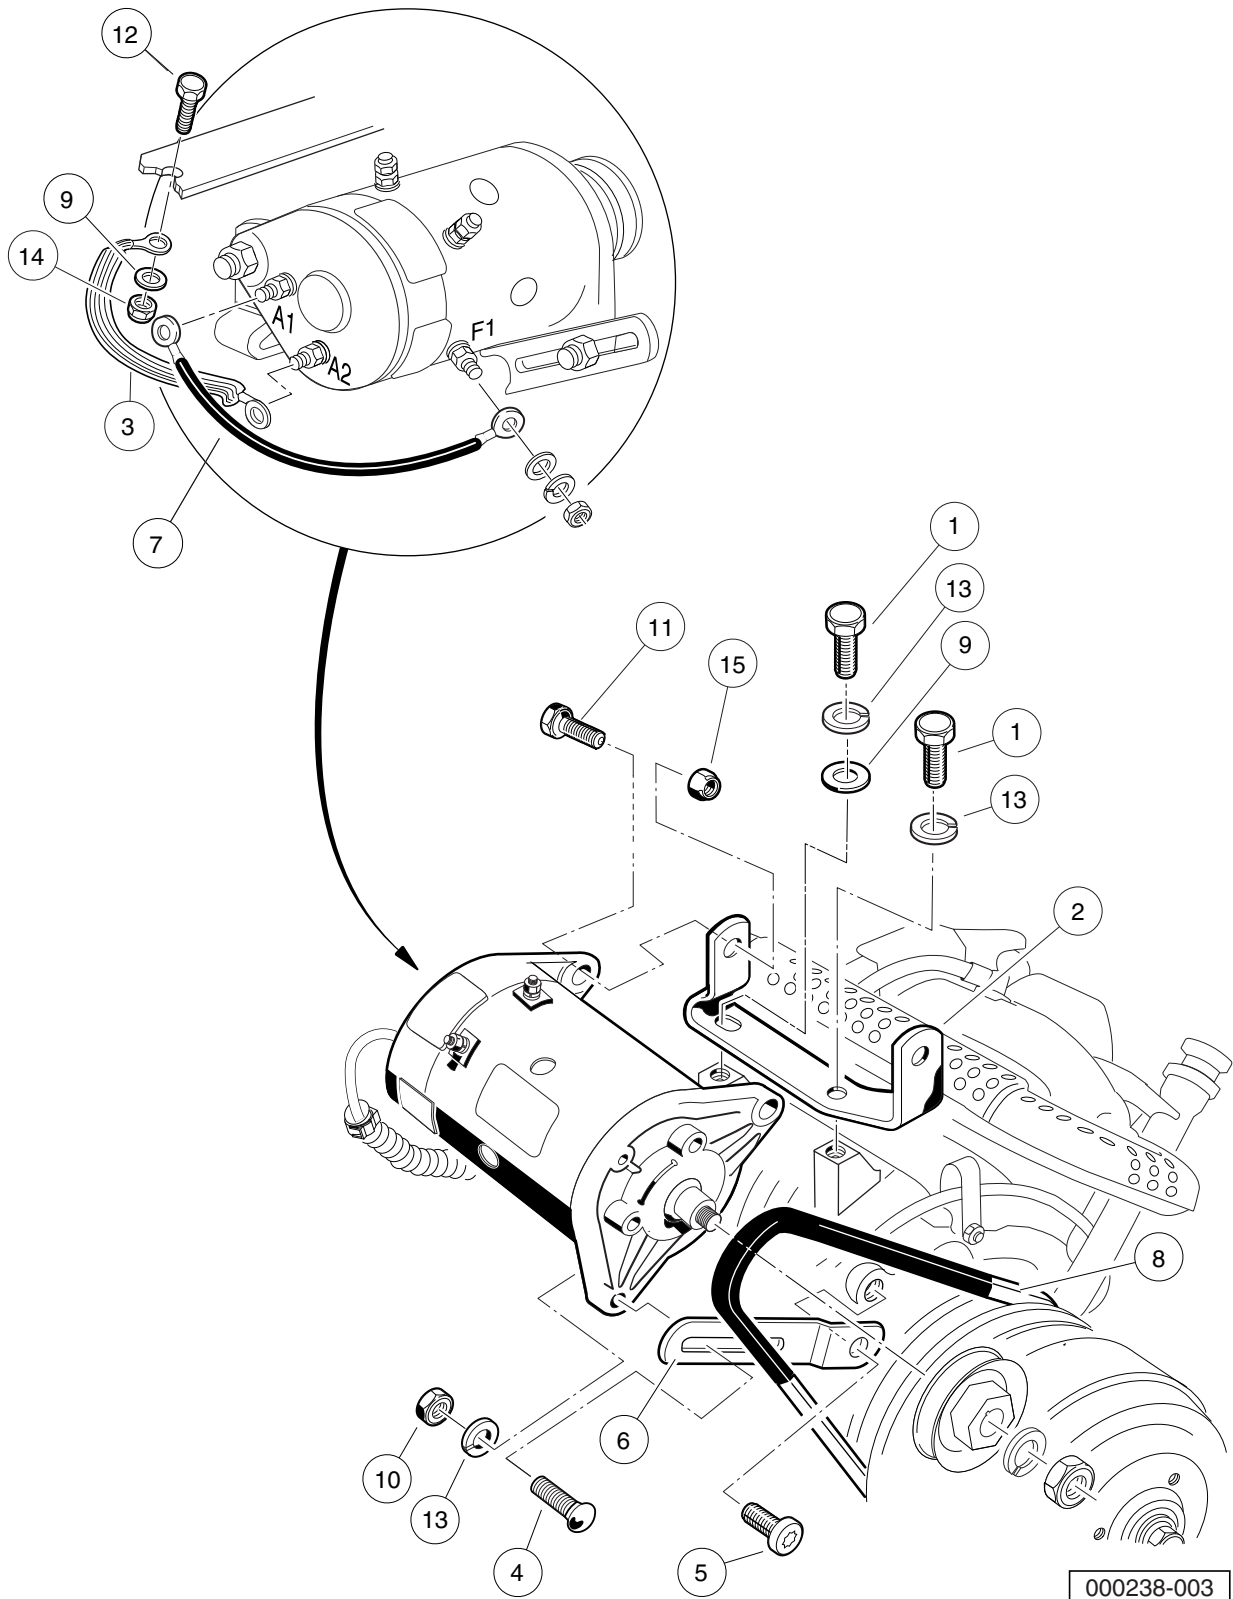

**6**  
**G**

000238-003

## FE290 STARTER/GENERATOR MOUNTING

ITEM	PART NO.	DESCRIPTION	QTY
		1 2 3 4	
1	1012830	Screw, M8-125 X 22 Hex-Head .....	2
2	101524001	Bracket, Starter/Generator Mounting (FE290) .....	1
3	1015920	Ground Wire Assembly .....	1
4	1015932	Bolt, Carriage, 5/16-18 .....	1
5	1016074	Screw, M8-1.25 X 18mm Torx .....	1
6	1016883	Bracket, Starter/Generator Adjustment .....	1
7	101837301	Wire Assy, #6 Green .....	1
8	101916701	V-Belt .....	1
9	1241	Washer, 5/16 Type A Flat .....	1
10	1242	Nut, 5/16-18 Hex .....	1
11	705	Screw, Cap-hex Hd 3/8-16x1.25 .....	2
12	7173	Screw, 5/16-18 X 0.75 Hex-Head Cap .....	1
13	7174	Lockwasher, 5/16 Split .....	3
14	7473	Locknut, 5/16-18 Nylon Insert .....	1
15	8754	Locknut, 3/8-16 Hex .....	2