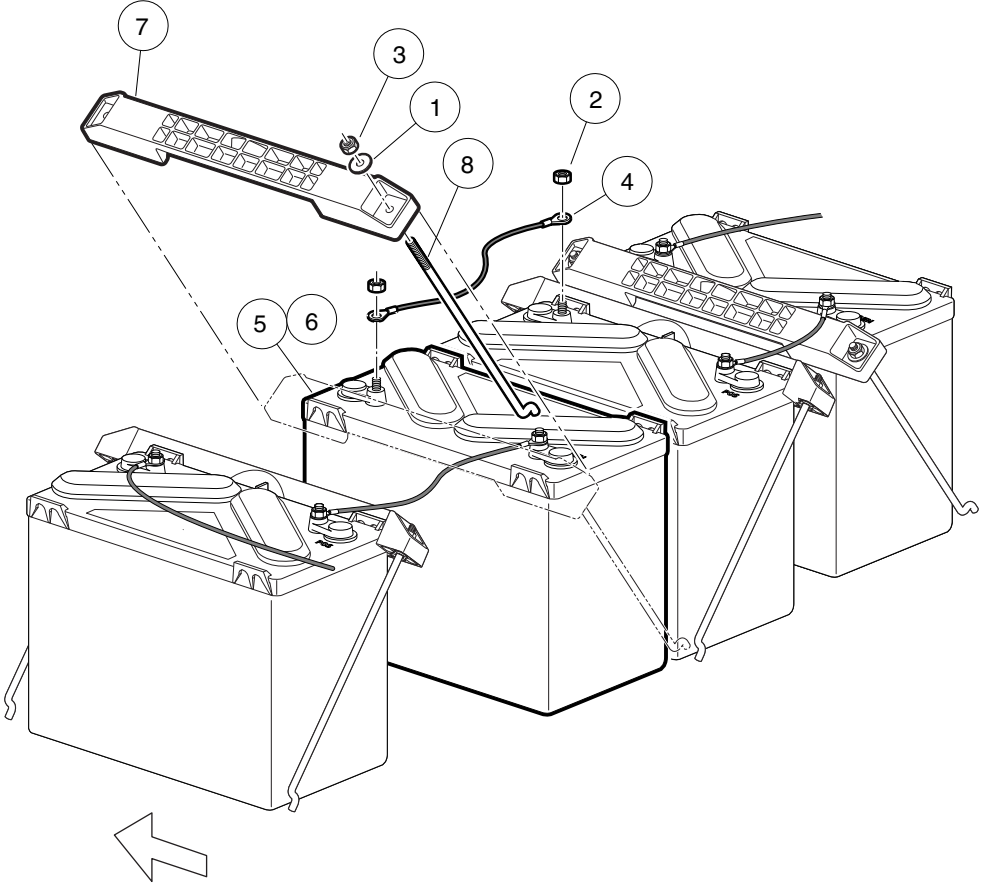

12

E

000241-002

BATTERIES, ELECTRIC VEHICLE

ITEM	PART NO.	DESCRIPTION	QTY
		1 2 3 4	
1	1011697	Washer, 5/16 Flat	8
2	1014304	Nut, 5/16-18 Stainless-Steel Hex	8
3	1015072	Locknut, 5/16-18 Nylon Insert	8
4	101795701	Asm, Wire, #6blk 13in	3
5	102511301	Battery, Ventmaster 12-Volt (Wet)	4
6	102511302	Battery, Ventmaster 12-Volt (Dry, also known as moist)	4
7	102777401	Battery Hold-Down	4
8	102832601	Bolt, Battery, J-	8