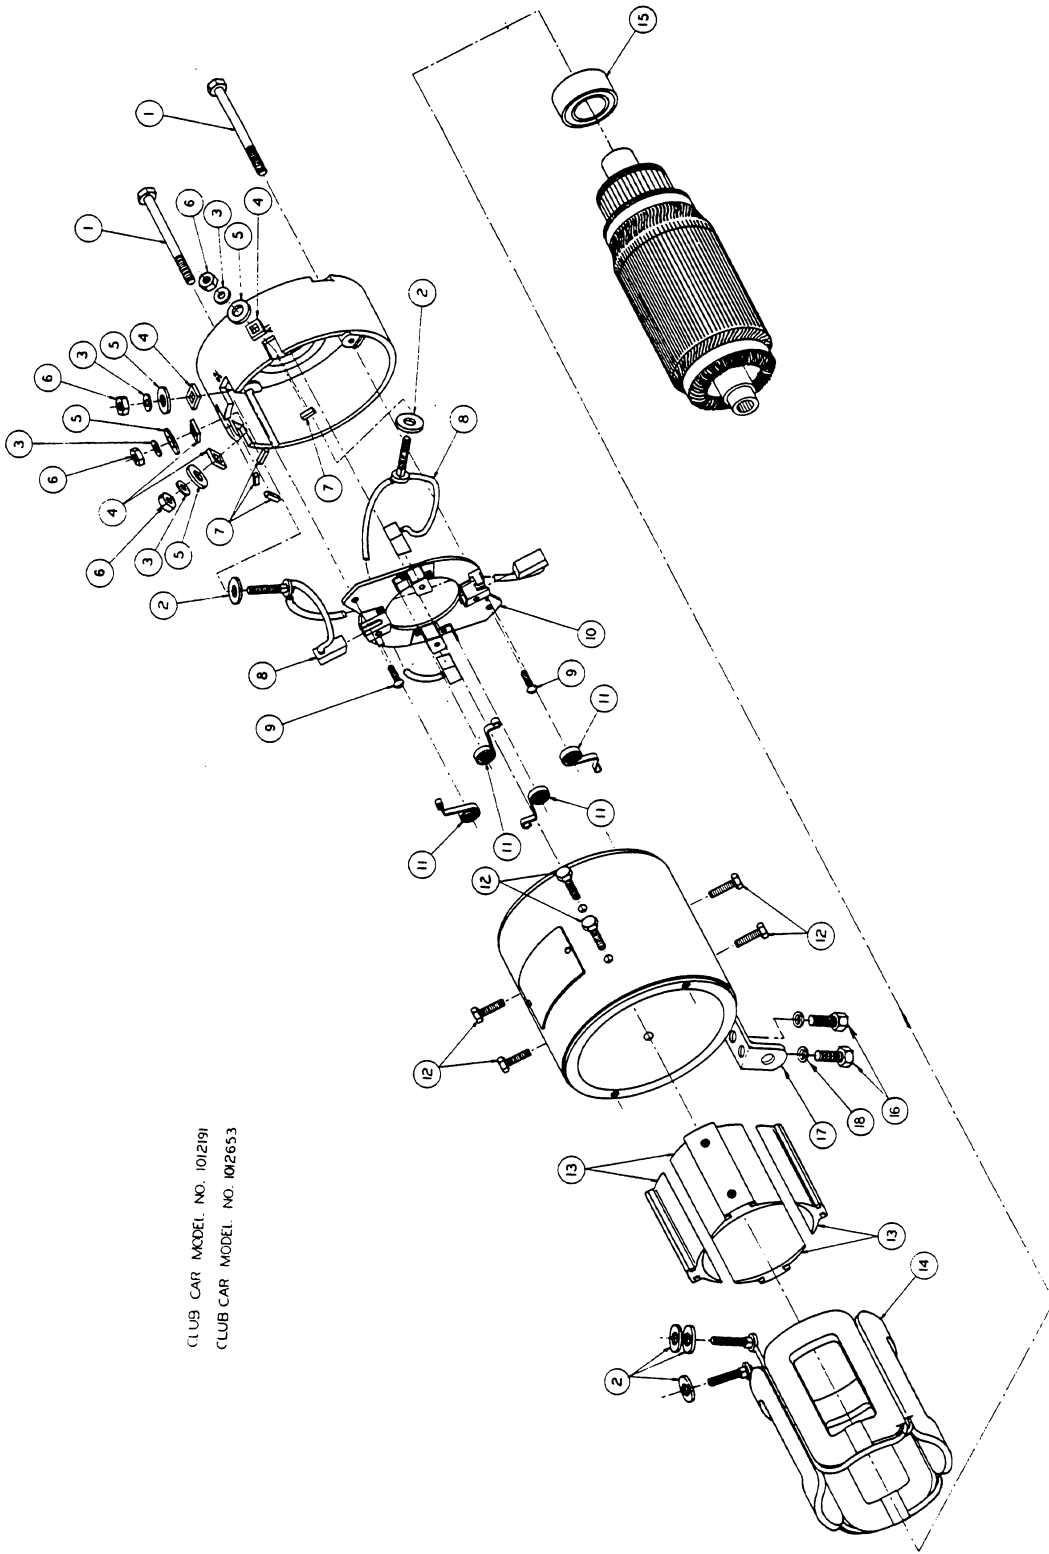

CLUB CAR MODEL NO. 1012191

CLUB CAR MODEL NO. 1012653

<u>Item No.</u>	<u>Part No.</u>	<u>Description</u>	<u>Qty.</u>
1.	1011275	Motor Clamp Screw (CE)	2
2.	Kit*	Insulated Washer	
3.	Kit*	5/16 Flatwasher	
4.	Kit*	Insulated Bushing	
5.	Kit*	Insulated Washer	
6.	Kit*	Locknut	
7.	1011409	Rubber Gasket Package (4 Pcs)	1
8.	1011410	Brush Package (2 Pcs)	1
9.	1011283	Screw, Brush Rigging	2
10.	1011284	Brush Rigging	1
11.	1011411	Brush Spring Package (4 Pcs)	1
12.	1011412	Screw, Pole Piece Package (8 Pcs)	1
13.	1011413	Field Pole Piece Package (4 Pcs)	1
14A.	1011288	Field Coils Model 1012191	1
14B.	1011289	Field Coils Model 1012653	1
15.	1011290	Ball Bearing (CE)	1
16.	0007847	1/4 - 20 x 3/4 Hex Hd. Bolt	2
17.	1012177	Motor/Axle Clip	1
18.	0000451	1/4 Lockwasher	2

* Kit 1011407 - G. E. Hardware Kit
Included Item No. 2 (1), No. 3 (1), No. 4 (1), No. 5 (1), No. 6 (1).

INCLUDE PART NUMBER OF EACH PART ORDERED AND SERIAL NUMBER OF CAR

Issue Date _____
Effective Serial No. A8405-50907 thru _____

CLUB CAR MODEL NO. 1012191
 CLUB CAR MODEL NO. 1012653

INCLUDE PART NUMBER OF EACH PART ORDERED AND SERIAL NUMBER OF CAR

Issue Date _____
 Effective Serial No. A8405-50907 thru _____