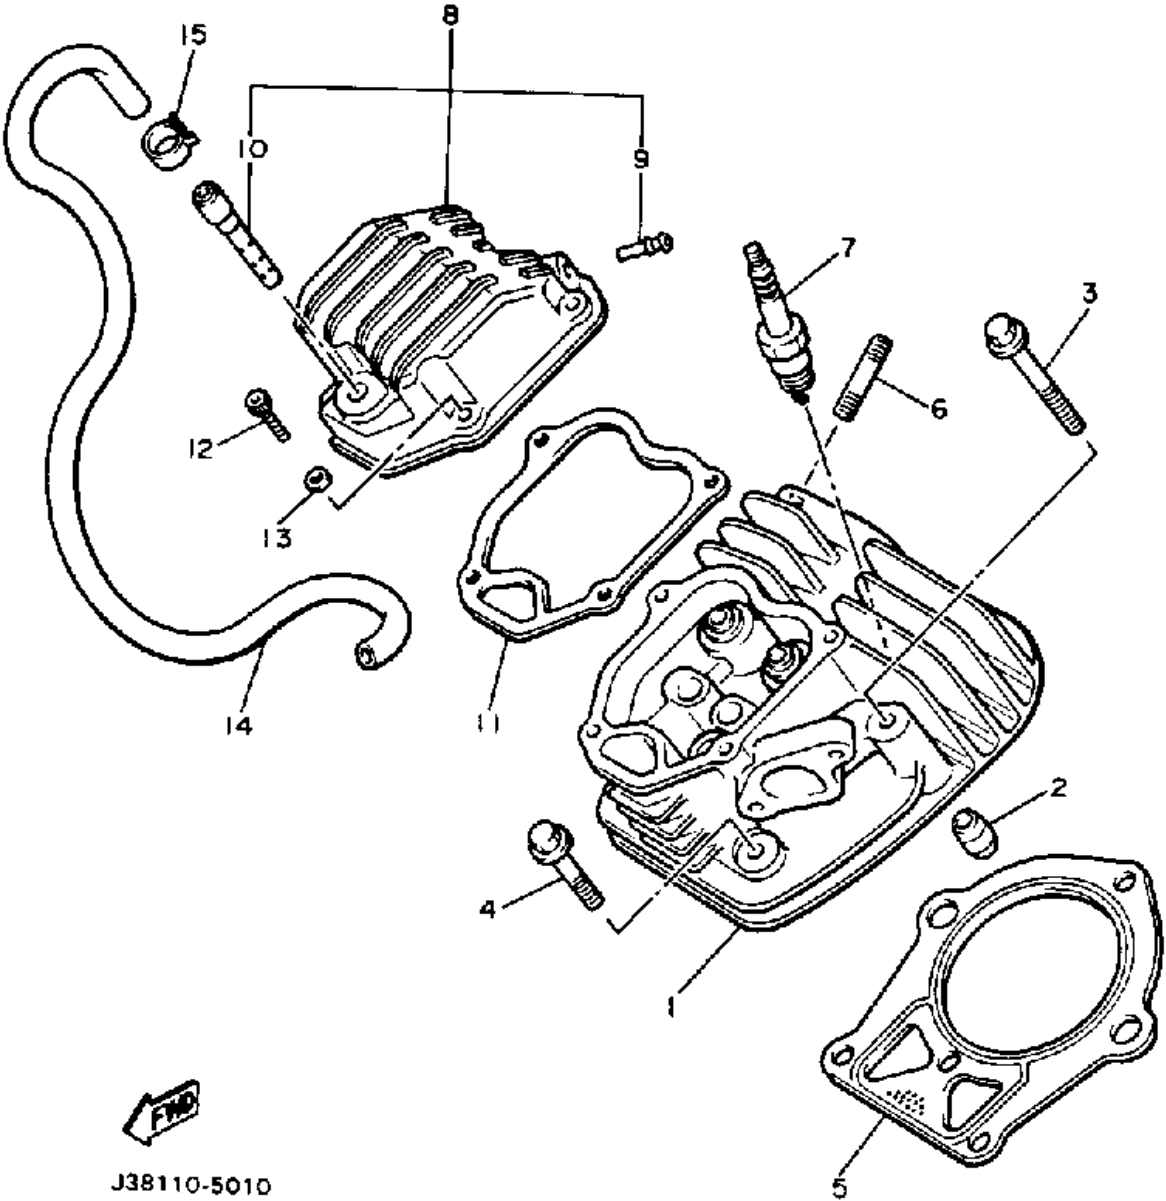

# CYLINDER

J38110-5010

Ref. No.	Part Number	Description	Qty	Remarks
1	J38-11102-00-00	CYLINDER HEAD ASSEMBLY	1	
2	99510-12016-00	PIN, DOWEL	2	
3	95811-08070-00	BOLT, FLANGE	3	
4	95811-08045-00	BOLT, FLANGE (JN5)	3	
5	J38-11181-00-00	GASKET, CYLINDER HEAD 1	1	
6	95612-08618-00	BOLT, STUD	2	
7	NGK-BR4ES-00-00	PLUG, SPARK (NGK BR4ES)	1	
8	J38-11191-00-00	COVER, CYLINDER HEAD 1	1	
9	J38-11116-00-00	. JOINT, BREATHER	2	
10	J38-24461-00-00	. PIPE, JOINT	1	
11	J38-11193-01-00	GASKET, HEAD COVER 1	1	
12	91316-06025-00	BOLT	4	
13	92990-06600-00	WASHER, PLATE	4	
14	90445-130F8-00	HOSE	1	
15	90467-12052-00	CLIP	2	