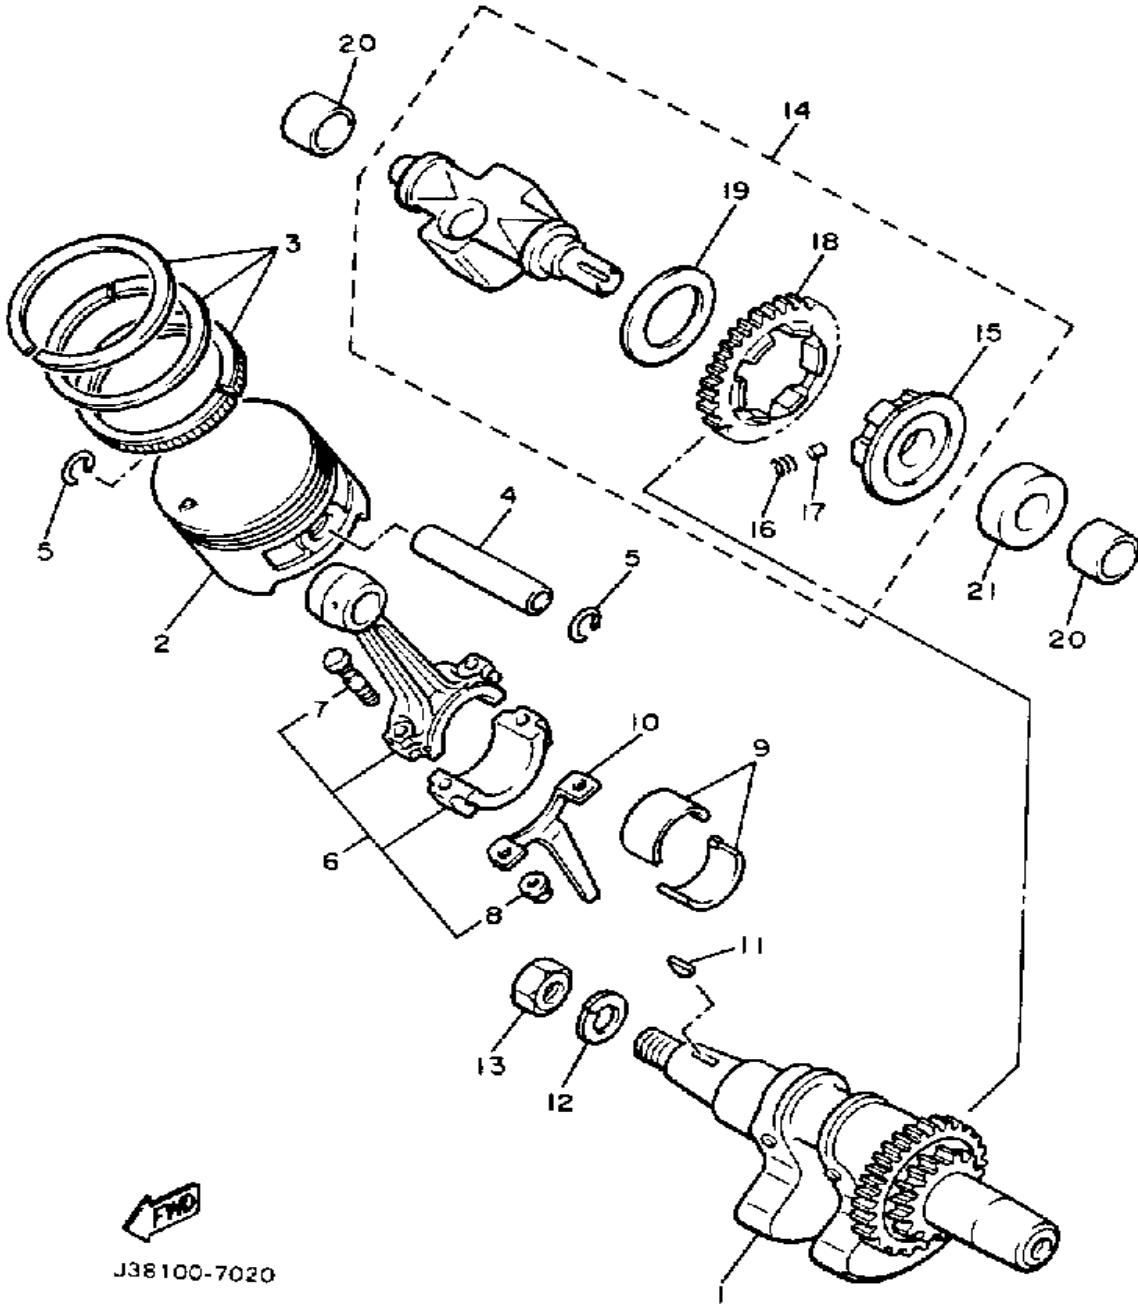

CRANKSHAFT-PISTON

J38100-7020

Ref. No.	Part Number	Description	Qty	Remarks
1	J38-11400-00-00	CRANKSHAFT ASSEMBLY	1	
2	J38-11631-01-A0	PISTON (STD)	1	
	J38-11635-01-00	PISTON (0.25MM O/S)	1	AP
	J38-11636-01-00	PISTON (0.50MM O/S)	1	AP
3	J38-11610-00-00	PISTON RING SET (STD)	1	
	J38-11610-10-00	PISTON RING SET (0.25MM O/S)	1	AP
	J38-11610-20-00	PISTON RING SET (0.50MM O/S)	1	AP
4	7A9-11633-00-00	PIN, PISTON	1	
5	93450-19047-00	CIRCLIP	2	
6	J38-11650-00-00	CONNECTING ROD ASSEMBLY	1	
7	J38-11654-00-00	. BOLT, CONNECTING ROD	2	
8	90179-08327-00	. NUT	2	
9	J38-11656-00-00	BEARING, CON-ROD	2	U.R. BROWN
	J38-11656-10-00	BEARING, CON-ROD	2	U.R. BLACK
	J38-11656-20-00	BEARING, CON-ROD	2	U.R. BLUE
10	J38-11657-00-00	SPLASHER, OIL	1	
11	90280-16053-00	KEY, WOODRUFF	1	
12	92901-16100-00	WASHER, SPRING	1	
13	90170-16182-00	NUT	1	
14	J38-11500-00-00	BALANCER ASSEMBLY	1	
15	J38-11496-00-00	. BOSS, BUFFER	1	
16	90501-21133-00	. SPRING, COMPRESSION	6	
17	93605-10090-00	. PIN, DOWEL	3	
18	J38-11531-00-00	. GEAR, BALANCE WT	1	
19	90201-201G9-00	. WASHER, PLATE	1	
20	90387-155R3-00	COLLAR	2	
21	90387-152M7-00	COLLAR	1	