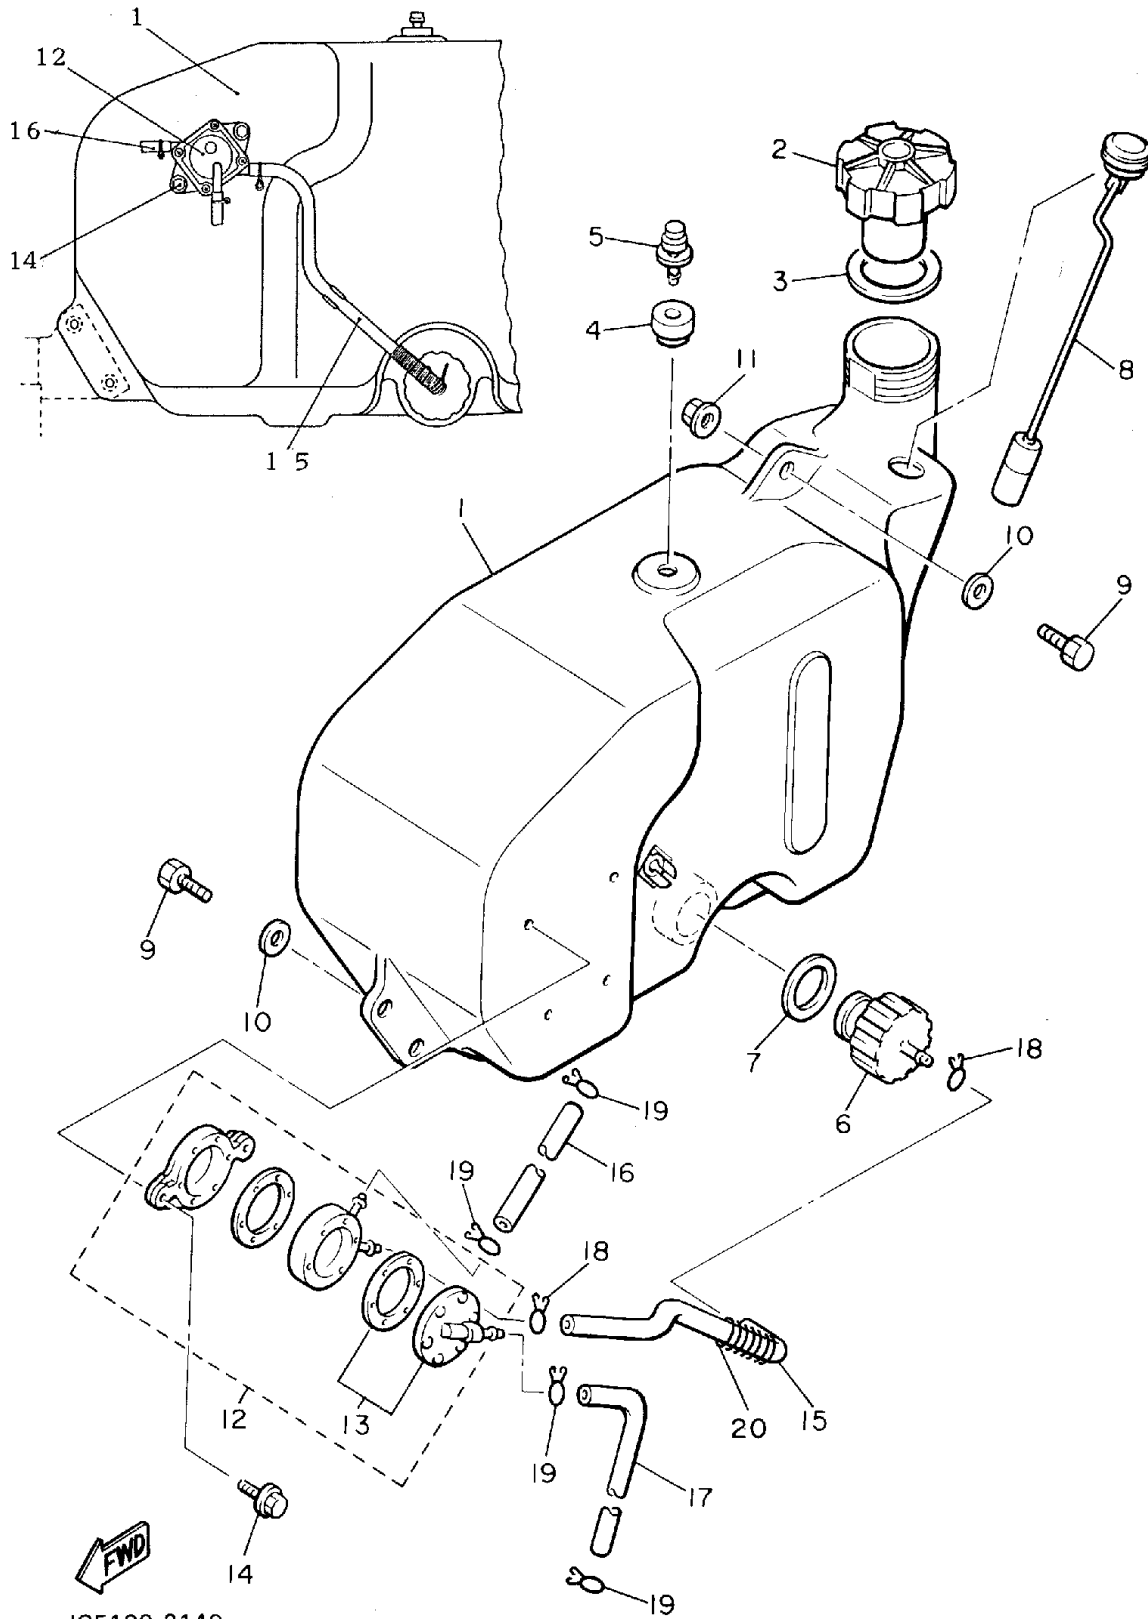

FUEL TANK

Ref. No.	Part Number	Description	Qty	Remarks
1	J55-F4111-11-00	TANK, FUEL	1	YPAD
2	J24-24620-01-00	BODY CAP ASSEMBLY	1	
3	J10-24612-00-00	GASKET, CAP	1	
4	J10-21773-00-00	GROMMET	1	
5	J24-24460-01-00	RELEASE VALVE ASSEMBLY.	1	
6	8R4-24560-00-00	FILTER ASSEMBLY.	1	
7	8F3-24564-00-00	GASKET	1	
8	J38-85710-02-00	FUEL LEVEL GAUGE ASSEMBLY.	1	
9	97502-08425-00	BOLT	3	
10	90201-08748-00	WASHER, PLATE	3	
11	95701-08500-00	NUT, FLANGE	1	
12	JG5-24410-00-00	FUEL PUMP ASSEMBLY	1	
13	J38-24452-10-00	. COVER	1	
14	95811-06014-00	BOLT, FLANGE	2	
15	JG5-24311-00-00	PIPE, FUEL 1	1	
16	90445-09252-00	HOSE	1	
17	90445-09085-00	HOSE	1	
18	90467-11009-00	CLIP	2	
19	90467-08017-00	CLIP	4	
20	90501-08707-00	SPRING	1	

FWD
JG5100-3140