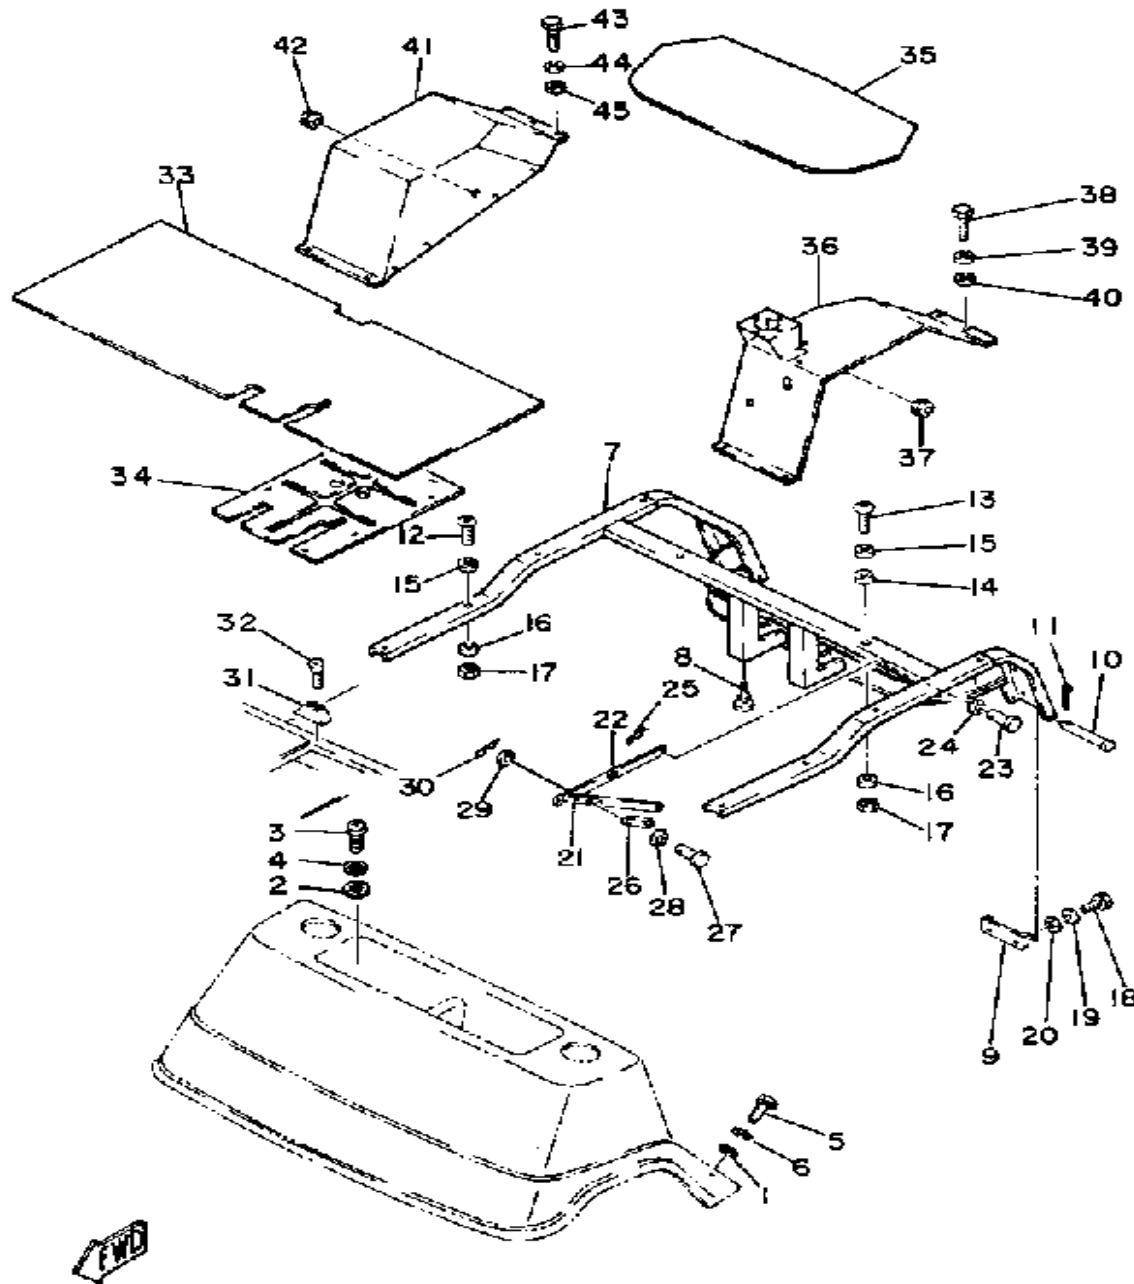

BODY FITTING

Ref. No.	Part Number	Description	Qty	Remarks
28	90206-06090-00	WASHER, WAVE	1	
29	92990-06200-00	WASHER	1	
30	90468-10050-00	CLIP	1	
	91490-20020-00	PIN, COTTER	1	
31	J10-78156-00-00	STOPPER, LOCK	1	
32	98701-05035-00	SCREW, FLAT HEAD	2	
33	J10-78231-09-00	MAT, MAIN FLOOR 1 (J10-78231-02)	1	
34	J31-78271-00-00	SERVICE LID, PEDAL	1	
35	J10-78241-00-00	MAT, REAR FLOOR	1	
36	J14-78191-00-00	PANEL, RR FENDER 1	1	
37	90480-12237-00	GROMMET	1	
38	97313-06016-00	BOLT, HEXAGON	4	
39	92995-06100-00	WASHER, SPRING	4	
40	90201-061A5-00	WASHER, PLATE	4	
41	J14-78192-00-00	PANEL, RR FENDER 2	1	
42	90480-12237-00	GROMMET	1	
43	97313-06016-00	BOLT, HEXAGON	4	
44	92995-06100-00	WASHER, SPRING	4	
45	90201-061A5-00	WASHER, PLATE	4	