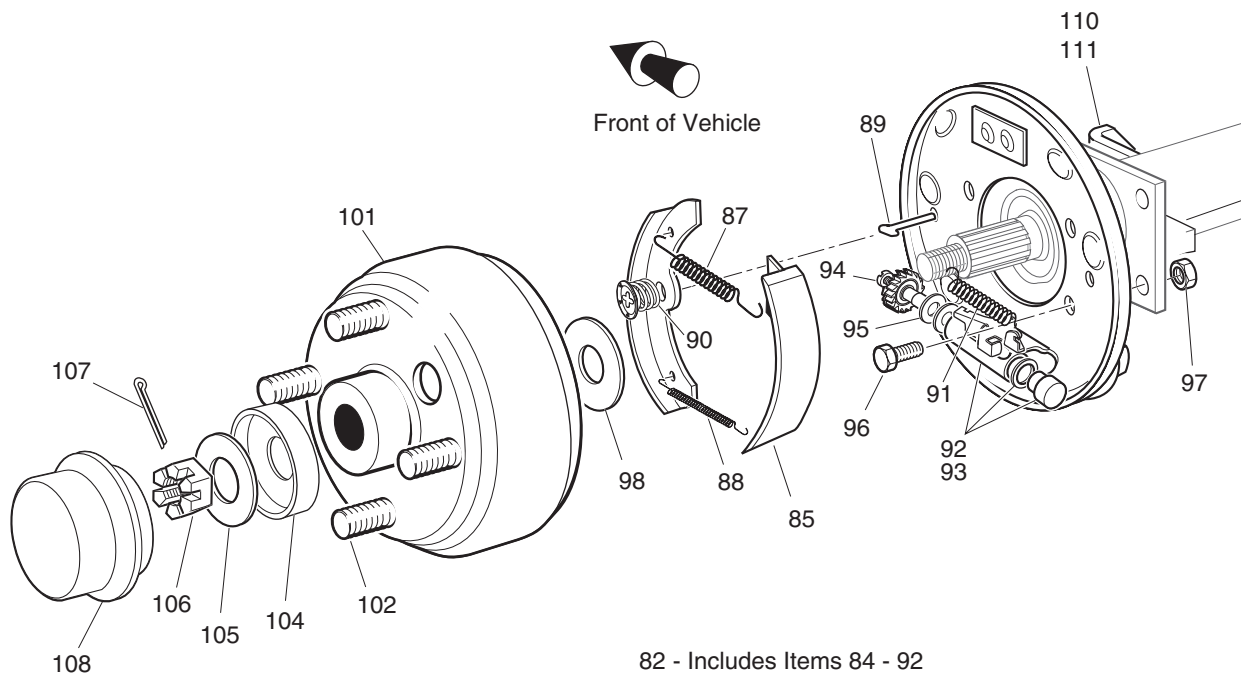

# BRAKES

- 82 - Includes Items 84 - 92
- 83 - Includes Items 84 - 91, 93
- 84 - Includes Items 85
- 86 - Includes Items 87 - 91
- 92 - Includes Items 94, 95
- 93 - Includes Items 94, 95
- 100 - Includes Items 101, 102

# BRAKES

THE USE OF NON U.L. PARTS WILL VOID ANY U.L. LISTING.

When ordering parts, please specify the model and serial number of the product.

\* Indicates a component that is not available as an individual part.

G\*\* Indicates consult Customer Service Department for additional information.

ITEM	PART NO.	1	2	3	4	5	DESCRIPTION	QTY.
89	*						PIN .....	2
90	*						CUP AND SPRING .....	2
91	*						ADJUSTER SPRING.....	1
92	72582-G01						BRAKE ADJUSTER KIT (DRIVER SIDE) (INCLUDES ITEMS 94, 95) .....	1
93	72582-G02						BRAKE ADJUSTER KIT (PASSENGER SIDE) (INCL ITEMS 94, 95).....	1
94	*						ADJUSTER .....	1
95	*						TEFLON WASHER.....	2
96	17083-G2						BOLT, 5/16 - 24 X 1" LG .....	8
97	15126-G1						LOCK NUT, 5/16 - 24 .....	8
98	21809-G1						INNER BRAKE DRUM WASHER, 1 5/16" OD X 1" ID X 1/32" .....	2
99								
100	21807-G2						BRAKE DRUM ASSEMBLY (INCLUDES ITEMS 101 - 102).....	2
101	*						BRAKE DRUM.....	1
102	19862-G2						LUG BOLT, 1/2 - 20 X 1 11/16" LG .....	4
103								
104	24939-G2						SPINDLE CAP ADAPTER.....	1
105	21830-G1						OUTER BRAKE DRUM WASHER .....	2
106	00518-G8						SLOTTED NUT, 3/4 - 16.....	2
107	10387-G1						COTTER PIN, 1/8" X 1 1/2" LG .....	2
108	12091-G1						SPINDLE CAP.....	2
109								
110	75870-G01						BRAKE CABLE BRACKET (PASSENGER SIDE).....	1
111	75870-G02						BRAKE CABLE BRACKET (DRIVER SIDE) .....	1