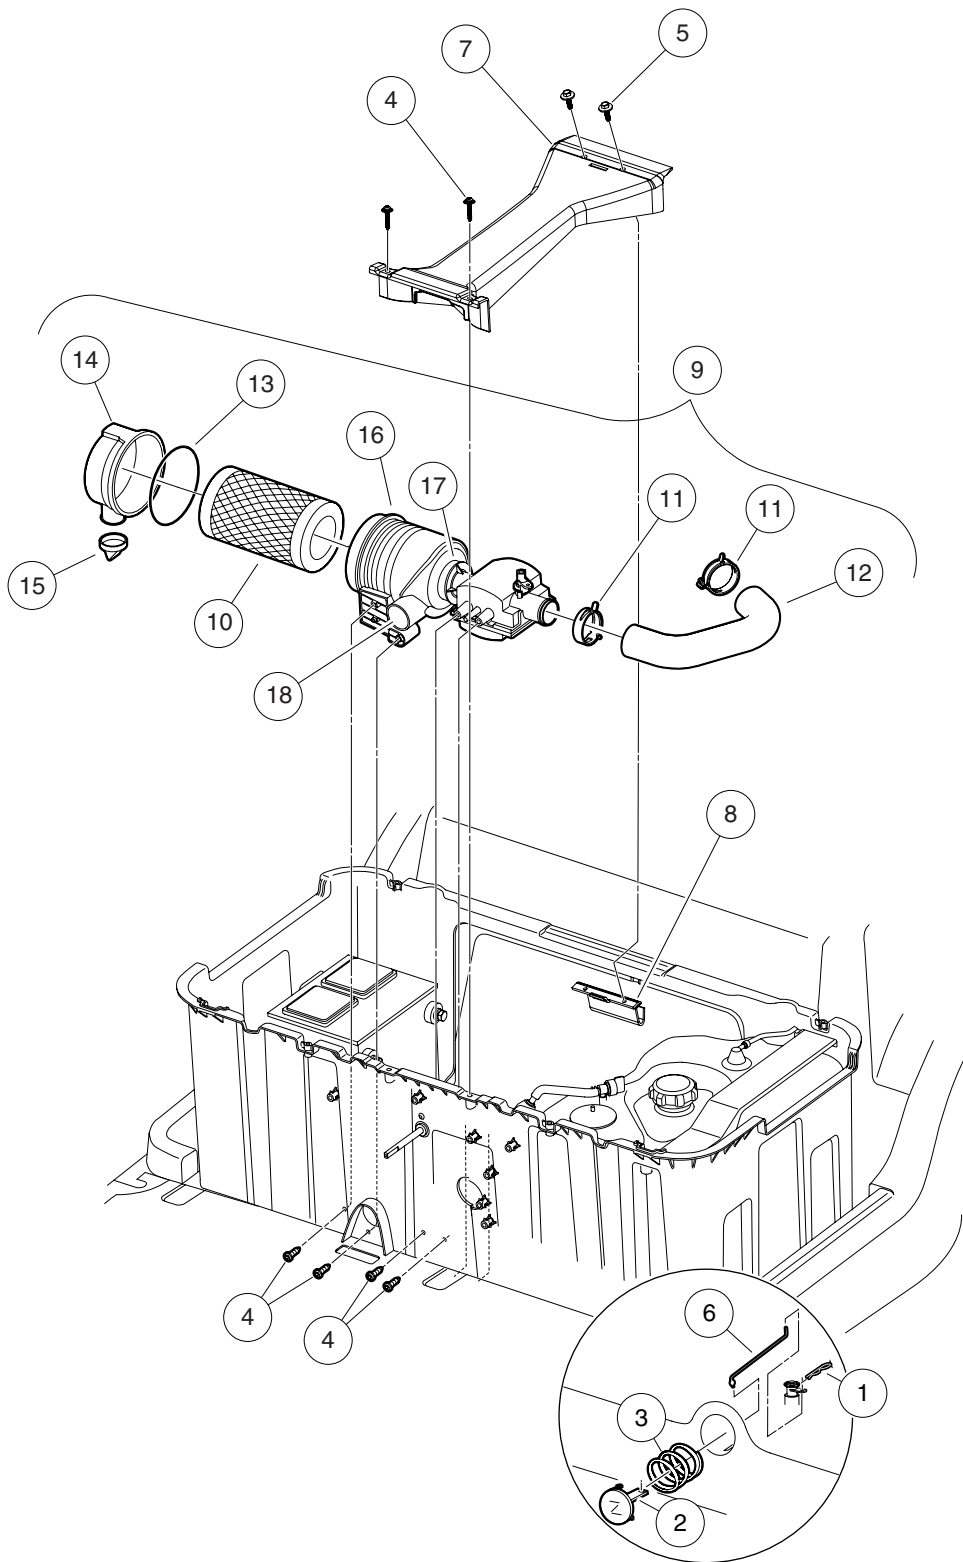

8
G

000484-001

CHOKE AND AIR BOX ASSEMBLY

ITEM	PART NO.	DESCRIPTION	QTY
		1 2 3 4	
1	1014413	Pin, Hair Spring Cotter	1
2	101811401	Lever, Choke	1
3	101856201	Compression Spring	1
4	102296020	Screw, Torx Pan Hd Pt, M6 X 20	6
5	102297125	Screw M6-1.0x25.4 Thd Fm Sems	2
6	102514401	Rod, Choke Button	1
7	102521301	Brace, Gas Fuel Bucket	1
8	102521401	Support, Gas Bucket Brace	1
9	102588301	Air Intake Assy (includes items 10 through 16)	1
10	102558201	Air Filter, Precedent	1
11	102558301	Clamp, Air Intake, Prec	2
12	102558401	Hose, Air Intake, Prec	1
13	102558501	Gasket, Air Intake, Prec	1
14	102558601	Cover Asm, Air Intake, Prec	1
15	102558701	Evac Valve, Air Intake, Prec	1
16	N/A	Assembly, Body Intake (includes items 17 and 18)	1
17	N/A	Filter Element, Air Intake	1
18	N/A	Insert, Air Intake Body	1

8
G